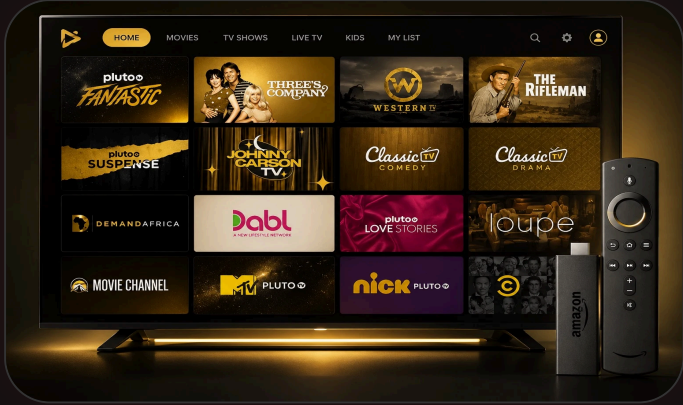

## Premium IPTV Server Quality Overview

STRONGIPTV runs on a premium server network engineered for ultra-low latency, 99.9% uptime, and buffer-free 4K streaming with 50,000+ live channels and 165,000+ movies & series.